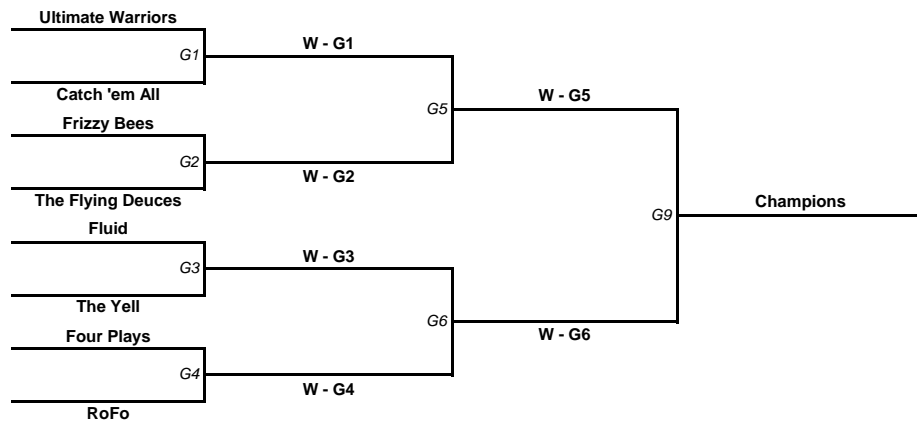

2015 GATORADE TUC Wednesday Intermediate Tier 1 Playoffs

8 Team Bracket
Ultimate Warriors
Fluid
Four Plays
Frizzy Bees
The Flying Deuces
RoFo
The Yell
Catch 'em All

Time
8:00
to
9:15

Field Hockey 2	Score	Spirit
Ultimate Warriors		
vs.	G 1	
Catch 'em All		

Field Hockey 3	Score	Spirit
Frizzy Bees		
vs.	G 2	
The Flying Deuces		

Field Hockey 1	Score	Spirit
Fluid		
vs.	G 3	
The Yell		

Rugby East 1	Score	Spirit
Four Plays		
vs.	G 4	
RoFo		

Time
9:20
to
10:35

Field Hockey 2	Score	Spirit
W - G1		
vs.	G 5	
W - G2		

Field Hockey 1	Score	Spirit
W - G3		
vs.	G 6	
W - G4		

Field Hockey 3	Score	Spirit
L - G1		
vs.	G 7	
L - G2		

Rugby East 1	Score	Spirit
L - G3		
vs.	G 8	
L - G4		

Time
12:00
to
1:15

Field Hockey 1	Score	Spirit
W - G5		
vs.	G 9	
W - G6		

Field Hockey 2	Score	Spirit
L - G5		
vs.	G 10	
L - G6		

Field Hockey 3	Score	Spirit
W - G7		
vs.	G 11	
W - G8		

Rugby East 1	Score	Spirit
L - G7		
vs.	G 12	
L - G8		

1st / 2nd Place

3rd / 4th Place

5th / 6th Place

7th / 8th Place