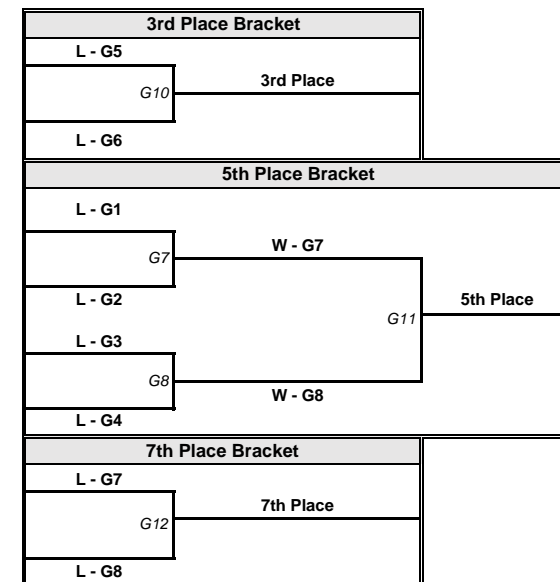

2015 GATORADE TUC Thursday Intermediate Tier 2 Playoffs

8 Team Bracket
Magic Saucerers
The Most Interesting Team In The World
Discarded Youth
Angry Pirates
Polar Bears
Dumplings and Dories
Force Lions
Artesium FC

Time	Field Hockey 1	Score	Spirit
10:40	Magic Saucerers		
to	vs.	G 1	
11:55	Artesium FC		

Field Hockey 2	Score	Spirit
Angry Pirates		
vs.	G 2	
Polar Bears		

Field Hockey 3	Score	Spirit
The Most Interesting Team In The World		
vs.	G 3	
Force Lions		

Field Hockey 5	Score	Spirit
Discarded Youth		
vs.	G 4	
Dumplings and Dories		

Time	Field Hockey 1	Score	Spirit
1:20	W - G1		
to	vs.	G 5	
2:35	W - G2		

Field Hockey 2	Score	Spirit
W - G3		
vs.	G 6	
W - G4		

Field Hockey 3	Score	Spirit
L - G1		
vs.	G 7	
L - G2		

Field Hockey 4	Score	Spirit
L - G3		
vs.	G 8	
L - G4		

Time	Field Hockey 1	Score	Spirit
2:40	W - G5		
to	vs.	G 9	
3:55	W - G6		

Field Hockey 2	Score	Spirit
L - G5		
vs.	G 10	
L - G6		

Field Hockey 3	Score	Spirit
W - G7		
vs.	G 11	
W - G8		

Field Hockey 4	Score	Spirit
L - G7		
vs.	G 12	
L - G8		

1st / 2nd Place

3rd / 4th Place

5th / 6th Place

7th / 8th Place