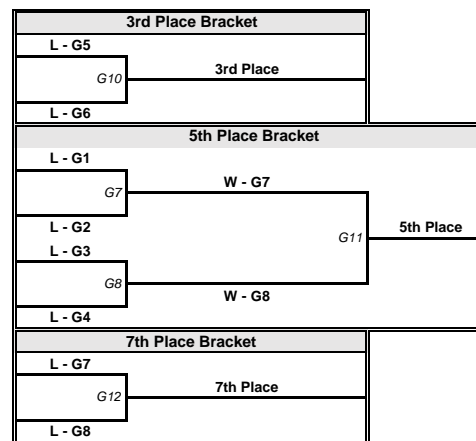

Field Hockey 3	Score	Spirit
W - G7		
vs.	<b>G 11</b>	
W - G8		

Field Hockey 4	Score	Spirit
L - G7		
vs.	<b>G 12</b>	
L - G8		

1st / 2nd Place

3rd / 4th Place

5th / 6th Place

7th / 8th Place

## 2015 GATORADE TUC Monday Intermediate Tier 2 Playoffs

8 Team Bracket
Pistol Shrimp
The Krabs
Natural Born Flickers
Disc In A Box
Red
Lovehandles
Airbenders
Awesome Fighting Mongooses

Time
9:20
to
10:35