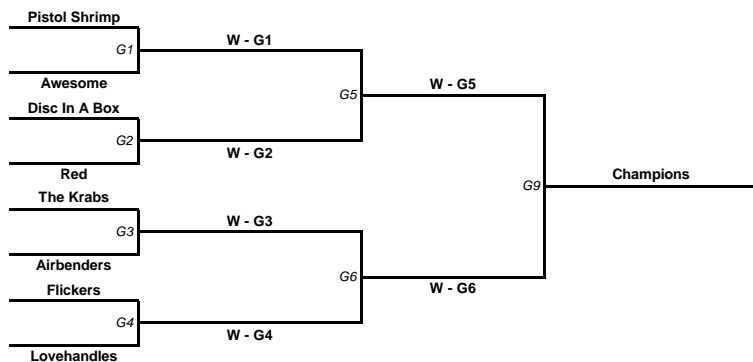

Field Hockey 3	Score	Spirit
W - G7		
vs.	<b>G 11</b>	
W - G8		

Field Hockey 4	Score	Spirit
L - G7		
vs.	<b>G 12</b>	
L - G8		

1st / 2nd Place

3rd / 4th Place

5th / 6th Place

7th / 8th Place

## 2015 GATORADE TUC Monday Intermediate Tier 2 Playoffs

8 Team Bracket
Pistol Shrimp
The Krabs
Natural Born Flickers
Disc In A Box
Red
Lovehandles
Airbenders
Awesome Fighting Mongooses

Time
9:20
to
10:35