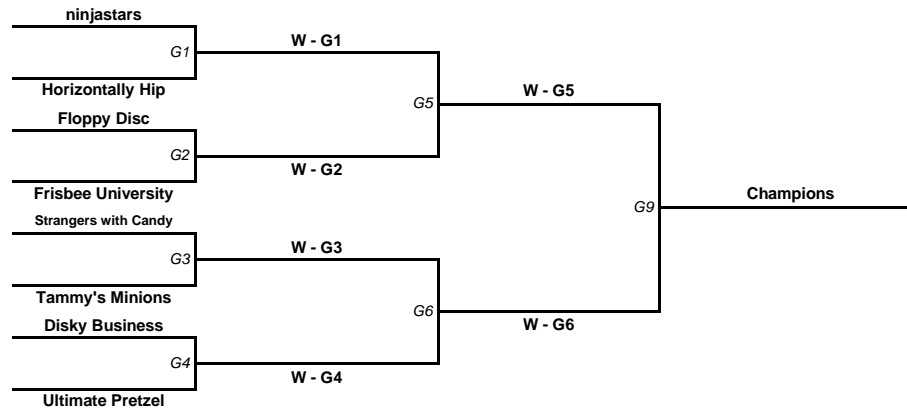

2015 GATORADE TUC Thursday Intermediate Tier 3 Playoffs

8 Team Bracket
ninjastars
Strangers with Candy
Disky Business
Floppy Disc
Frisbee University
Ultimate Pretzel Benders
Tammy's Minions
Horizontally Hip

Time	Ultimate Field	Score	Spirit
12:00	ninjastars		
to	vs.	G 1	
1:15	Horizontally Hip		

Rugby East 2	Score	Spirit
Floppy Disc		
vs.	G 2	
Frisbee University		

Rugby West 1	Score	Spirit
Strangers with Candy		
vs.	G 3	
Tammy's Minions		

Rugby West 2	Score	Spirit
Disky Business		
vs.	G 4	
Ultimate Pretzel Benders		

Time	Rugby East 1	Score	Spirit
2:40	W - G1		
to	vs.	G 5	
3:55	W - G2		

Rugby East 2	Score	Spirit
W - G3		
vs.	G 6	
W - G4		

Rugby West 1	Score	Spirit
L - G1		
vs.	G 7	
L - G2		

Rugby West 2	Score	Spirit
L - G3		
vs.	G 8	
L - G4		

Time	Rugby East 1	Score	Spirit
4:00	W - G5		
to	vs.	G 9	
5:35	W - G6		

Rugby East 2	Score	Spirit
L - G5		
vs.	G 10	
L - G6		

Rugby West 1	Score	Spirit
W - G7		
vs.	G 11	
W - G8		

Rugby West 2	Score	Spirit
L - G7		
vs.	G 12	
L - G8		

1st / 2nd Place

3rd / 4th Place

5th / 6th Place

7th / 8th Place