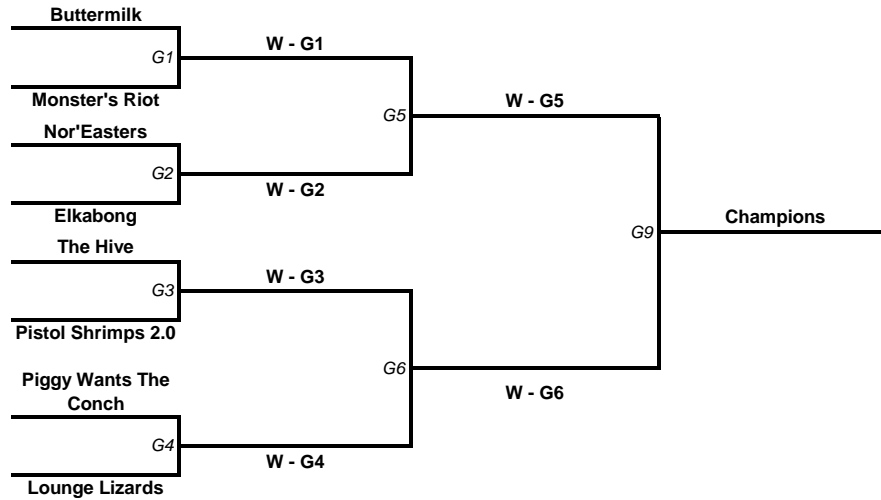

Field Hockey 2	Score	Spirit
L - G5		
vs.	<b>G 10</b>	
L - G6		

Field Hockey 3	Score	Spirit
W - G7		
vs.	<b>G 11</b>	
W - G8		

Field Hockey 4	Score	Spirit
L - G7		
vs.	<b>G 12</b>	
L - G8		

1st / 2nd Place

## 2015 TUC GATORADE Tuesday Intermediate Tier 1 Playoffs

8 Team Bracket
Buttermilk
The Hive
Piggy Wants The Conch
Nor'Easters
Elkabong
Lounge Lizards
Pistol Shrimps 2.0
Monster's Riot

Time
10:40
to
11:55