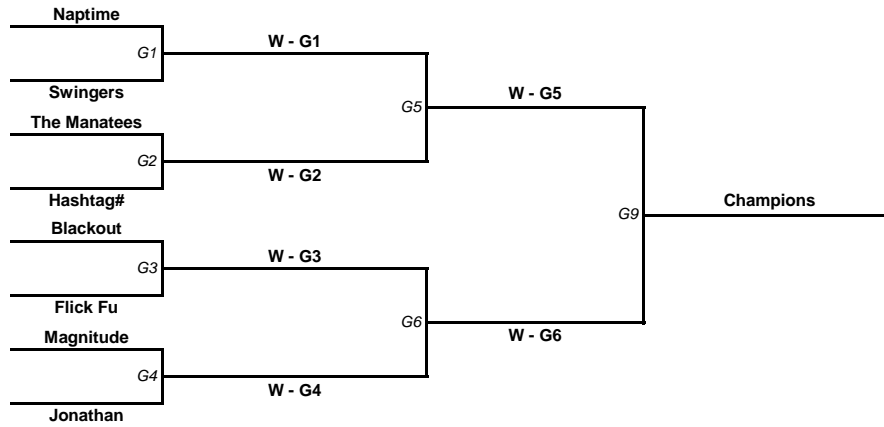

Field Hockey 5	Score	Spirit
W - G2		
vs.	G 5	
W - G3		

Field Hockey 6	Score	Spirit
L - G1		
vs.	G 6	
L - G2		

Time	Field Hockey 6	Score	Spirit
10:40	L - G2		
to	vs.	G 7	
11:55	L - G3		

Time	Ultimate Field	Score	Spirit
12:00	L - G4		
to	vs.	G 8	
1:15	L - G5		

Field Hockey 5	Score	Spirit
L - G1		
vs.	G 9	
L - G3		

*3rd/4th Place*

Time	Field Hockey 6	Score	Spirit
12:00	W - G4		
to	vs.	G 10	
2:00	W - G5		

*1st / 2nd Place*

## 2015 GATORADE TUC Monday Intermediate Tier 1 Playoffs

8 Team Bracket
Naptime
Blackout
Magnitude
The Manatees
Hashtag#
Jonathan
Flick Fu
Swingers

Time
2:40
to
3:55

Field Hockey 1	Score	Spirit
Naptime		
vs.	<b>G 1</b>	
Swingers		