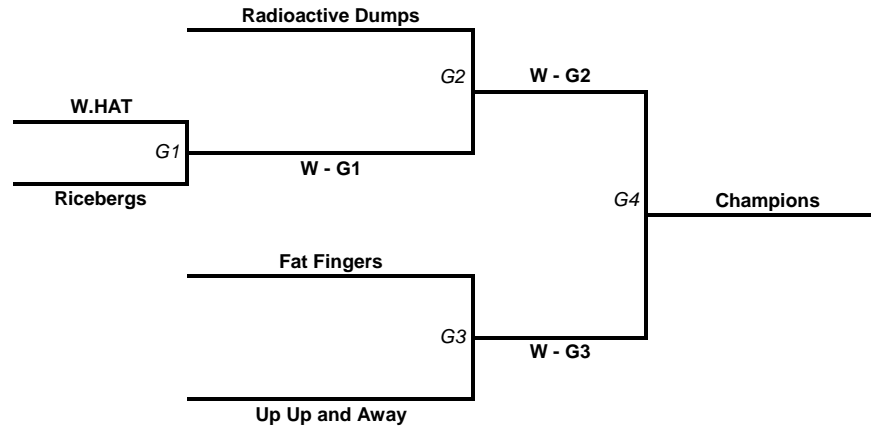

2015 GATORADE TUC Wednesday Intermediate Tier 2 Playoffs

5 team bracket
Radioactive Dumps
Fat Fingers
Up Up and Away
W.HAT
Ricebergs

Time
8:00
to
9:15

Rugby West 1	Score	Spirit
W.HAT		
vs.	G 1	
Ricebergs		

Time
9:20
to
10:35

Rugby West 1	Score	Spirit
W - G1		
vs.	G 2	
Radioactive Dumps		

Rugby West 2	Score	Spirit
Fat Fingers		
vs.	G 3	
Up Up and Away		

Time
10:40
to
11:55

Rugby West 1	Score	Spirit
W - G2		
vs.	G 4	
W - G3		

Rugby West 2	Score	Spirit
L - G1		
vs.	G 5	
L - G3		

Winner 1st Place

Time
12:00
to
1:15

Rugby Endzone	Score	Spirit
L - G2		
vs.	G 6	
L - G3		

Time
1:20
to
2:35

Rugby Endzone	Score	Spirit
L - G1		
vs.	G 7	
L - G2