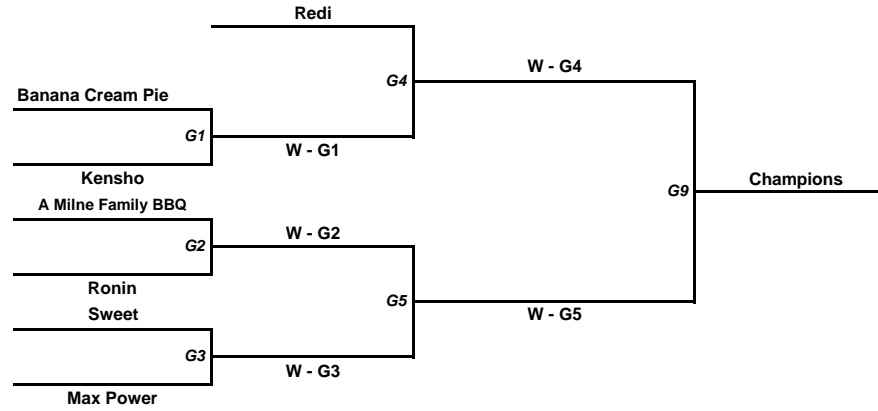

2015 GATORADE TUC Wednesday Competitive Playoffs

7 Team Bracket
Redi
A Milne Family BBQ
Sweet
Banana Cream Pie
Kensho
Max Power
Ronin

3rd Place Bracket	
L - G4	3rd Place
G7	
L - G5	

Time
8:00
to
9:15

Field Hockey 4	Score	Spirit
Banana Cream Pie		
vs.	G 1	
Kensho		

Field Hockey 5	Score	Spirit
A Milne Family BBQ		
vs.	G 2	
Ronin		

Field Hockey 6	Score	Spirit
Sweet		
vs.	G 3	
Max Power		

Time
9:20
to
10:35

Field Hockey 5	Score	Spirit
W - G1		
vs.	G 4	
Redi		

Field Hockey 6	Score	Spirit
W - G2		
vs.	G 5	
W - G3		

Field Hockey 4	Score	Spirit
L - G1		
vs.	G 6	
L - G3		

Time
10:40
to
11:55

Field Hockey 6	Score	Spirit
L - G4		
vs.	G 7	
L - G5		

Field Hockey 4	Score	Spirit
L - G2		
vs.	G 8	
L - G3		

3rd / 4th Place

Time
12:00
to
1:15

Field Hockey 6	Score	Spirit
W - G4		
vs.	G 9	
W - G5		

Field Hockey 4	Score	Spirit
L - G1		
vs.	G 10	
L - G2		

1st / 2nd Place