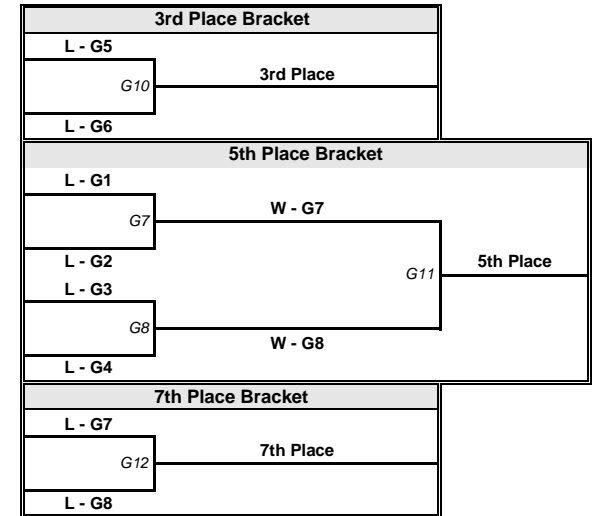

Field Hockey 5	Score	Spirit
L - G1		
vs.	G 9	
L - G3		

*3rd/4th Place*

Time	Field Hockey 6	Score	Spirit
12:00	W - G4		
to	vs.	G 10	
2:00	W - G5		

*1st / 2nd Place*

## 2015 GATORADE TUC Monday Intermediate Tier 1 Playoffs

8 Team Bracket
Naptime
Blackout
Magnitude
The Manatees
Hashtag#
Jonathan
Flick Fu
Swingers

Time
2:40
to
3:55

Field Hockey 1	Score	Spirit
Naptime		
vs.	<b>G 1</b>	
Swingers		