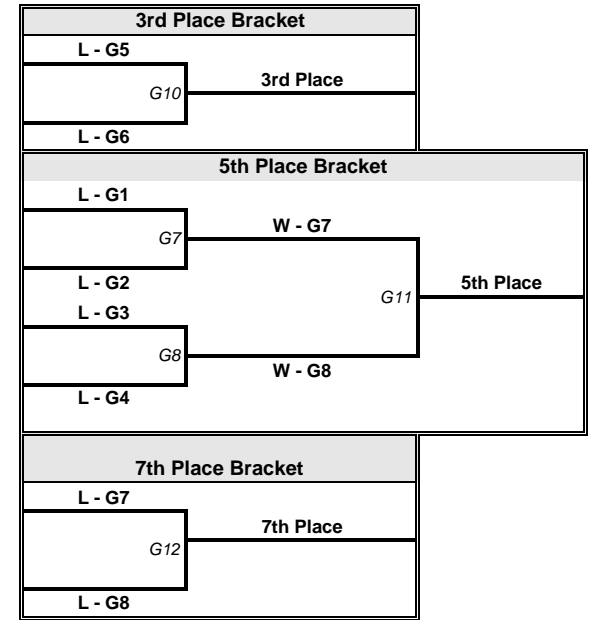

2015 TUC GATORADE Tuesday Intermediate Tier 1 Playoffs

8 Team Bracket
Buttermilk
The Hive
Piggy Wants The Conch
Nor'Easters
Elkabong
Lounge Lizards
Pistol Shrimps 2.0
Monster's Riot

Time
10:40
to
11:55

Rugby West 1	Score	Spirit
Buttermilk		
vs.	G 1	
Monster's Riot		

Rugby West 2	Score	Spirit
Nor'Easters		
vs.	G 2	
Elkabong		

Field Hockey 4	Score	Spirit
The Hive		
vs.	G 3	
Pistol Shrimps 2.0		

Field Hockey 5	Score	Spirit
Piggy Wants The Conch		
vs.	G 4	
Lounge Lizards		

Time
12:00
to
1:15

Rugby West 1	Score	Spirit
W - G1		
vs.	G 5	
W - G2		

Rugby West 2	Score	Spirit
L - G1		
vs.	G 7	
L - G2		

Field Hockey 4	Score	Spirit
W - G3		
vs.	G 6	
W - G4		

Field Hockey 3	Score	Spirit
L - G3		
vs.	G 8	
L - G4		

Time
2:40
to
3:55

Rugby West 1	Score	Spirit
L - G5		
vs.	G 10	
L - G6		

Rugby West 2	Score	Spirit
W - G7		
vs.	G 11	
W - G8		

Ultimate Field	Score	Spirit
L - G7		
vs.	G 12	
L - G8		

3rd / 4th Place

5th / 6th Place

7th / 8th Place

Time
3:00
to
5:00

Field Hockey 6	Score	Spirit
W - G5		
vs.	G 9	
W - G6		

1st / 2nd Place