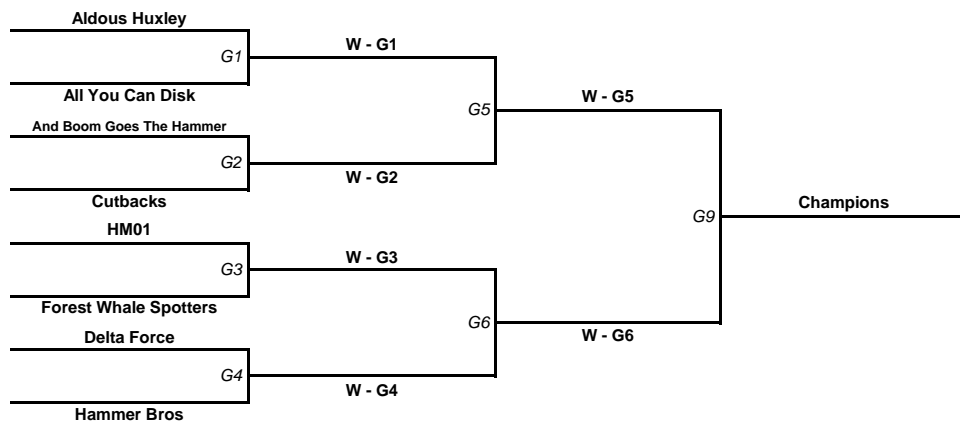

2015 GATORADE TUC Thursday Intermediate Tier 1 Playoffs

8 Team Bracket
Aldous Huxley
HM01
Delta Force
And Boom Goes The Hammer
Cutbacks
Hammer Bros
Forest Whale Spotters
All You Can Disk

Time	Rugby East 1	Score	Spirit
1:20	Aldous Huxley		
to	vs.	G 1	
2:35	All You Can Disk		

Time	Rugby East 2	Score	Spirit
	And Boom Goes The Hammer		
	vs.	G 2	
	Cutbacks		

Time	Rugby West 1	Score	Spirit
	HM01		
	vs.	G 3	
	Forest Whale Spotters		

Time	Rugby West 2	Score	Spirit
	Delta Force		
	vs.	G 4	
	Hammer Bros		

Time	Field Hockey 1	Score	Spirit
4:00	W - G1		
to	vs.	G 5	
5:15	W - G2		

Time	Field Hockey 2	Score	Spirit
	W - G3		
	vs.	G 6	
	W - G4		

Time	Field Hockey 3	Score	Spirit
	L - G1		
	vs.	G 7	
	L - G2		

Time	Field Hockey 4	Score	Spirit
	L - G3		
	vs.	G 8	
	L - G4		

Time	Field Hockey 1	Score	Spirit
5:20	W - G5		
to	vs.	G 9	
6:35	W - G6		

Time	Field Hockey 2	Score	Spirit
	L - G5		
	vs.	G 10	
	L - G6		

Time	Field Hockey 3	Score	Spirit
	W - G7		
	vs.	G 11	
	W - G8		

Time	Field Hockey 4	Score	Spirit
	L - G7		
	vs.	G 12	
	L - G8		

1st / 2nd Place

3rd / 4th Place

5th / 6th Place

7th / 8th Place