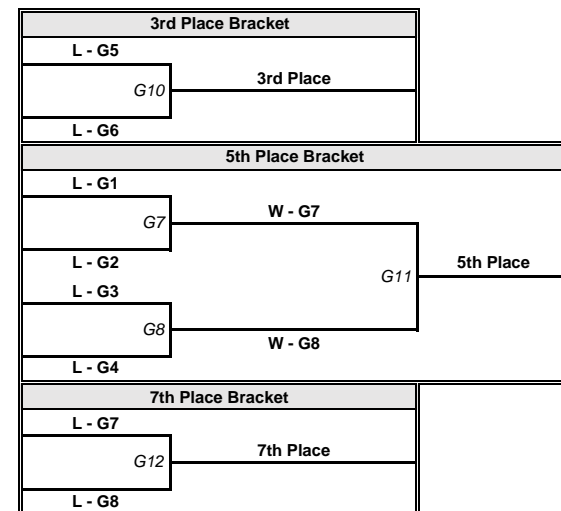

2015 GATORADE TUC Thursday Intermediate Tier 1 Playoffs

8 Team Bracket
Aldous Huxley
HM01
Delta Force
And Boom Goes The Hammer
Cutbacks
Hammer Bros
Forest Whale Spotters
All You Can Disk

Time	Rugby East 1	Score	Spirit
1:20	Aldous Huxley		
to	vs.	G 1	
2:35	All You Can Disk		

Time	Rugby East 2	Score	Spirit
	And Boom Goes The Hammer		
	vs.	G 2	
	Cutbacks		

Time	Rugby West 1	Score	Spirit
	HM01		
	vs.	G 3	
	Forest Whale Spotters		

Time	Rugby West 2	Score	Spirit
	Delta Force		
	vs.	G 4	
	Hammer Bros		

Time	Field Hockey 1	Score	Spirit
4:00	W - G1		
to	vs.	G 5	
5:15	W - G2		

Time	Field Hockey 2	Score	Spirit
	W - G3		
	vs.	G 6	
	W - G4		

Time	Field Hockey 3	Score	Spirit
	L - G1		
	vs.	G 7	
	L - G2		

Time	Field Hockey 4	Score	Spirit
	L - G3		
	vs.	G 8	
	L - G4		

Time	Field Hockey 1	Score	Spirit
5:20	W - G5		
to	vs.	G 9	
6:35	W - G6		

Time	Field Hockey 2	Score	Spirit
	L - G5		
	vs.	G 10	
	L - G6		

Time	Field Hockey 3	Score	Spirit
	W - G7		
	vs.	G 11	
	W - G8		

Time	Field Hockey 4	Score	Spirit
	L - G7		
	vs.	G 12	
	L - G8		

1st / 2nd Place

3rd / 4th Place

5th / 6th Place

7th / 8th Place