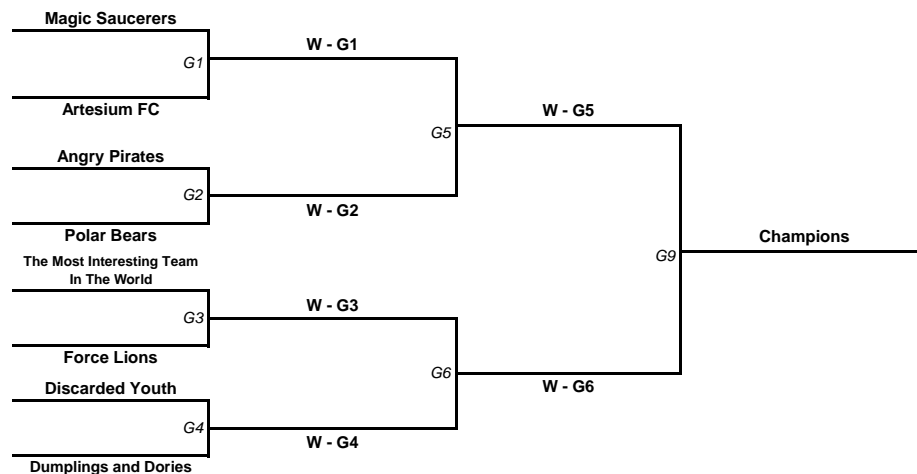

2015 GATORADE TUC Thursday Intermediate Tier 2 Playoffs

8 Team Bracket
Magic Saucerers
The Most Interesting Team In The World
Discarded Youth
Angry Pirates
Polar Bears
Dumplings and Dories
Force Lions
Artesium FC

Time	Field Hockey 1	Score	Spirit
10:40	Magic Saucerers		
to	vs.	G 1	
11:55	Artesium FC		

Field Hockey 2	Score	Spirit
Angry Pirates		
vs.	G 2	
Polar Bears		

Field Hockey 3	Score	Spirit
The Most Interesting Team In The World		
vs.	G 3	
Force Lions		

Field Hockey 5	Score	Spirit
Discarded Youth		
vs.	G 4	
Dumplings and Dories		

Time	Field Hockey 1	Score	Spirit
1:20	W - G1		
to	vs.	G 5	
2:35	W - G2		

Field Hockey 2	Score	Spirit
W - G3		
vs.	G 6	
W - G4		

Field Hockey 3	Score	Spirit
L - G1		
vs.	G 7	
L - G2		

Field Hockey 4	Score	Spirit
L - G3		
vs.	G 8	
L - G4		

Time	Field Hockey 1	Score	Spirit
2:40	W - G5		
to	vs.	G 9	
3:55	W - G6		

Field Hockey 2	Score	Spirit
L - G5		
vs.	G 10	
L - G6		

Field Hockey 3	Score	Spirit
W - G7		
vs.	G 11	
W - G8		

Field Hockey 4	Score	Spirit
L - G7		
vs.	G 12	
L - G8		

1st / 2nd Place

3rd / 4th Place

5th / 6th Place

7th / 8th Place