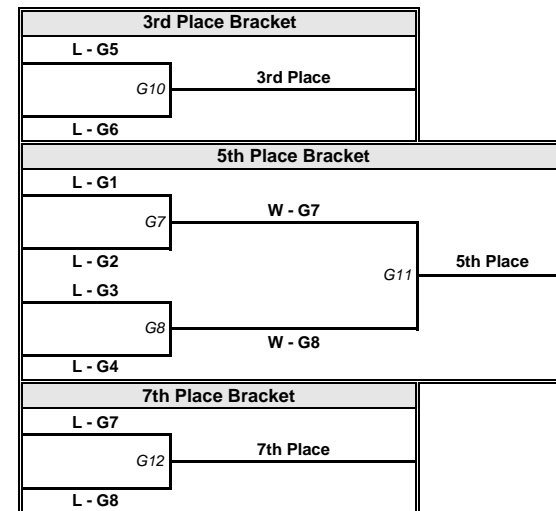

2015 GATORADE TUC Wednesday Intermediate Tier 1 Playoffs

8 Team Bracket
Ultimate Warriors
Fluid
Four Plays
Frizzy Bees
The Flying Deuces
RoFo
The Yell
Catch 'em All

Time
8:00
to
9:15

Field Hockey 2	Score	Spirit
Ultimate Warriors		
vs.	G 1	
Catch 'em All		

Field Hockey 3	Score	Spirit
Frizzy Bees		
vs.	G 2	
The Flying Deuces		

Field Hockey 1	Score	Spirit
Fluid		
vs.	G 3	
The Yell		

Rugby East 1	Score	Spirit
Four Plays		
vs.	G 4	
RoFo		

Time
9:20
to
10:35

Field Hockey 2	Score	Spirit
W - G1		
vs.	G 5	
W - G2		

Field Hockey 1	Score	Spirit
W - G3		
vs.	G 6	
W - G4		

Field Hockey 3	Score	Spirit
L - G1		
vs.	G 7	
L - G2		

Rugby East 1	Score	Spirit
L - G3		
vs.	G 8	
L - G4		

Time
12:00
to
1:15

Field Hockey 1	Score	Spirit
W - G5		
vs.	G 9	
W - G6		

Field Hockey 2	Score	Spirit
L - G5		
vs.	G 10	
L - G6		

Field Hockey 3	Score	Spirit
W - G7		
vs.	G 11	
W - G8		

Rugby East 1	Score	Spirit
L - G7		
vs.	G 12	
L - G8		

1st / 2nd Place

3rd / 4th Place

5th / 6th Place

7th / 8th Place