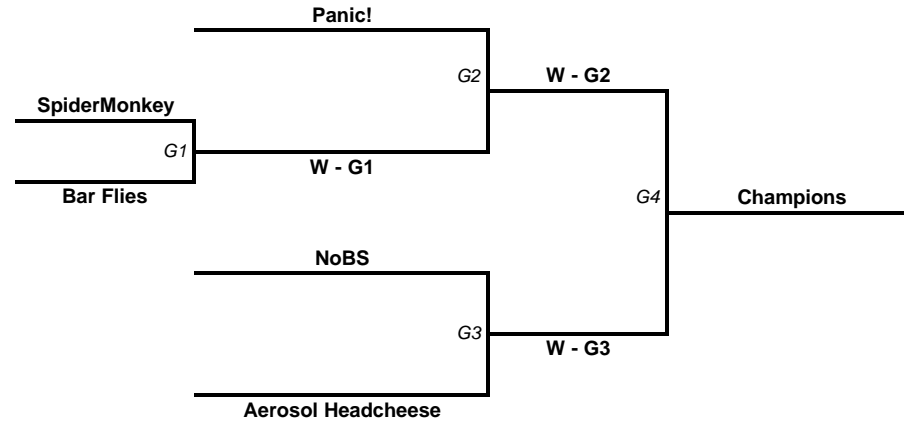

2015 GATORADE TUC Thursday Competitive Playoffs

5 team bracket
Panic!
NoBS
Aerosol Headcheese
SpiderMonkey
Bar Flies

Time
12:00
to
1:15

Field Hockey 5	Score	Spirit
SpiderMonkey		
vs.	G 1	
Bar Flies		

Time
1:20
to
2:35

Field Hockey 5	Score	Spirit
W - G1		
vs.	G 2	
Panic!		

Field Hockey 6	Score	Spirit
Aerosol Headcheese		
vs.	G 3	
NoBS		

Time
2:40
to
3:55

Field Hockey 6	Score	Spirit
W - G2		
vs.	G 4	
W - G3		

Field Hockey 5	Score	Spirit
L - G1		
vs.	G 5	
L - G3		

Winner 1st Place

Time
4:00
to
5:15

Field Hockey 6	Score	Spirit
L - G2		
vs.	G 6	
L - G3		

Time
5:20
to
6:35

Field Hockey 6	Score	Spirit
L - G1		
vs.	G 7	
L - G3